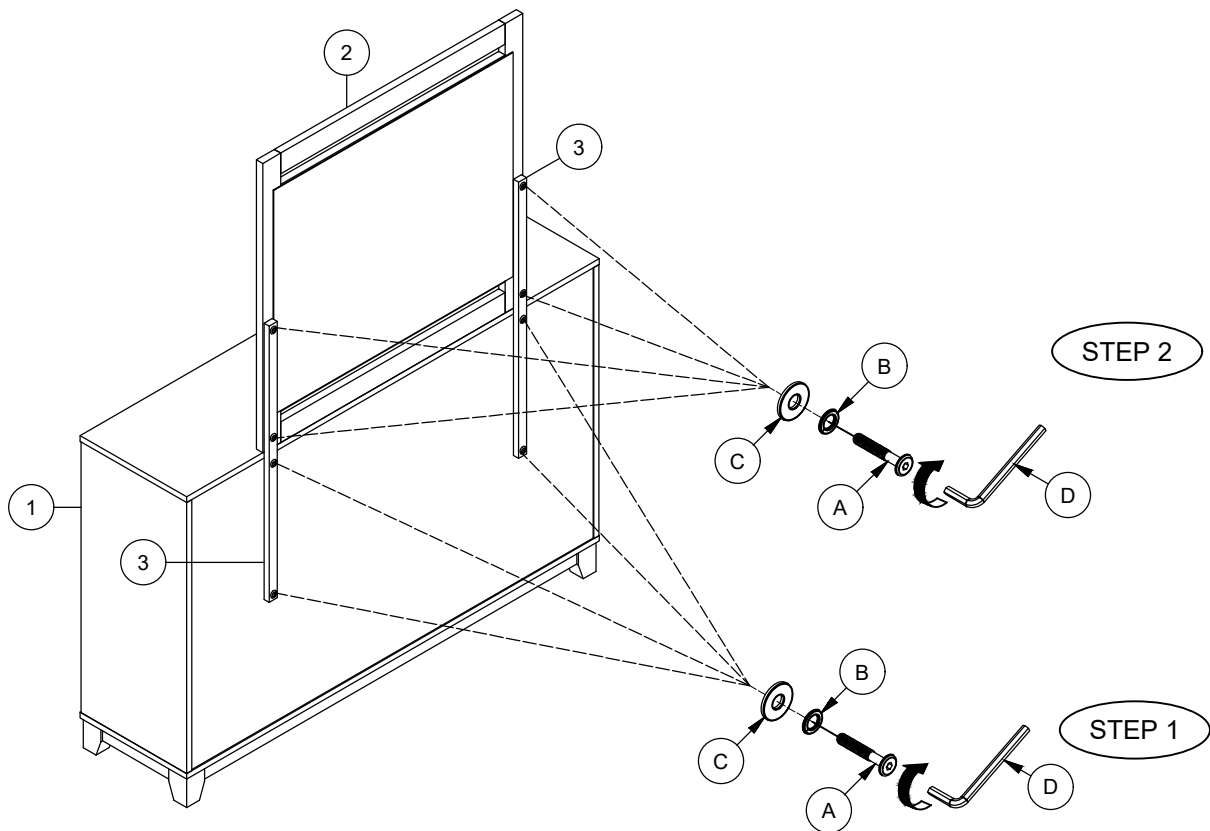

ASSEMBLY INSTRUCTION

ITEM# :26684/26685

DESCRIPTION : MIRROR/DRESSER

Thank you for purchasing this quality product. Be sure to check all packing materials carefully for small parts, which may have come loose inside the carton during shipment. Identify and count all parts and compare with the parts list below.

HARDWARE LIST			
NO.	Drawing	Description	Q'ty
A		Bolt (M6 x 40mm)	8 pcs
B		Spring washer (M6)	8 pcs
C		Flat washer (M6 x 19mm)	8 pcs
D		Allen wrench (4mm)	1 pc

PARTS LIST:

		
DRESSER: 1PC	MIRROR: 1PC	MIRROR SUPPORT: 2PCS