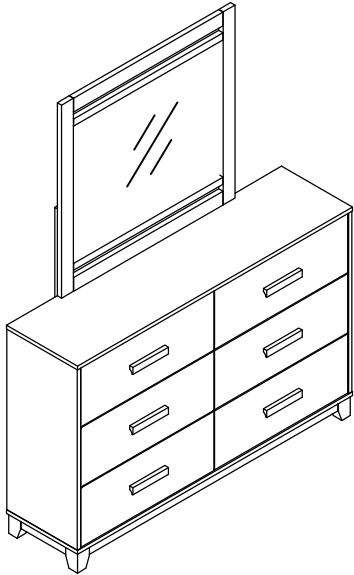

ASSEMBLY INSTRUCTION

ITEM# :26684/26685

DESCRIPTION : MIRROR/DRESSER

Thank you for purchasing this quality product. Be sure to check all packing materials carefully for small parts, which may have come loose inside the carton during shipment. Identify and count all parts and compare with the parts list below.

HARDWARE LIST			
NO.	Drawing	Description	Q'ty
A		Bolt (M6 x 40mm)	8 pcs
B		Spring washer (M6)	8 pcs
C		Flat washer (M6 x 19mm)	8 pcs
D		Allen wrench (4mm)	1 pc

PARTS LIST:

		
DRESSER: 1PC	MIRROR: 1PC	MIRROR SUPPORT: 2PCS