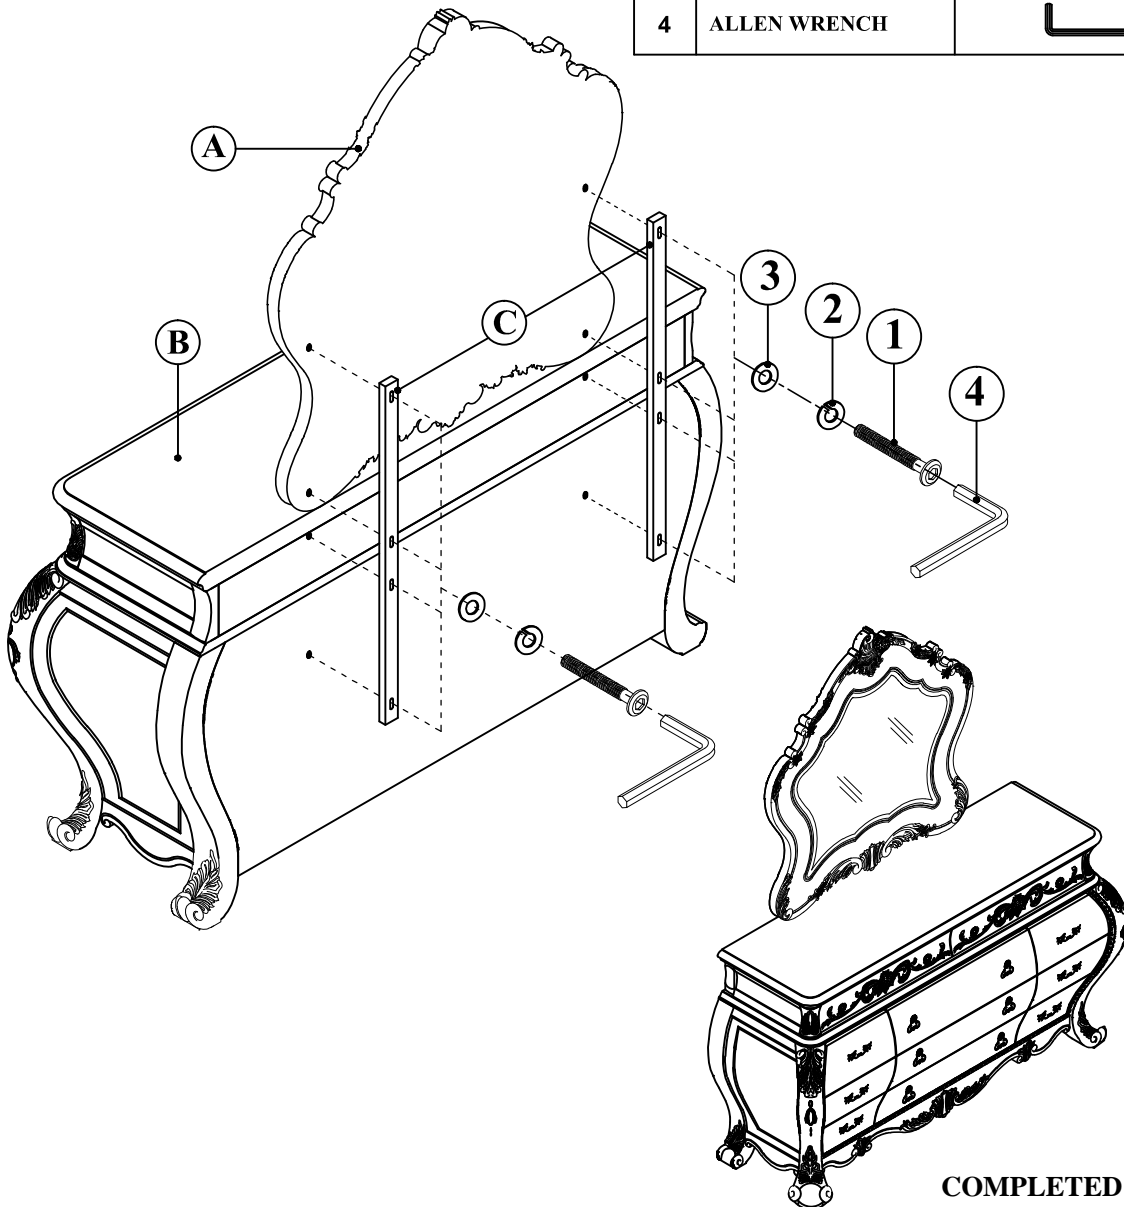

ASSEMBLY INSTRUCTION

MODEL: # 26314, 27014/ 15 MIRROR/ DRESSER

Thank you for purchasing this quality product. Be sure to check all packing material carefully for small parts which may have come loose inside the carton during shipment. Separate, identify and count all parts and metal hardware. Compare with parts list to be sure all parts are present. If any part(s) are missing or damaged, please contact your local furniture dealer. For efficient and speedy service, please indicate the model number and code letter of part(s) needed.

*** Do not fully tighten screws until fully assembled ***

PARTS LIST

| NO | DESCRIPTION | SKETCH | QTY |
|----|-------------|---|-------|
| A | MIRROR |  | 1 Pc |
| B | DRESSER |  | 1 Pc |
| C | SUPPORT |  | 1 SET |

HARDWARE LIST

| NO | DESCRIPTION | SKETCH | QTY |
|----|--------------------------|---|-------|
| 1 | BOLT (Ø1/4*30mm) |  | 8 Pcs |
| 2 | SPRING WASHER (Ø1/4*2mm) |  | 8 Pcs |
| 3 | FLAT WASHER (Ø1/4*2mm) |  | 8 Pcs |
| 4 | ALLEN WRENCH |  | 1 Pc |