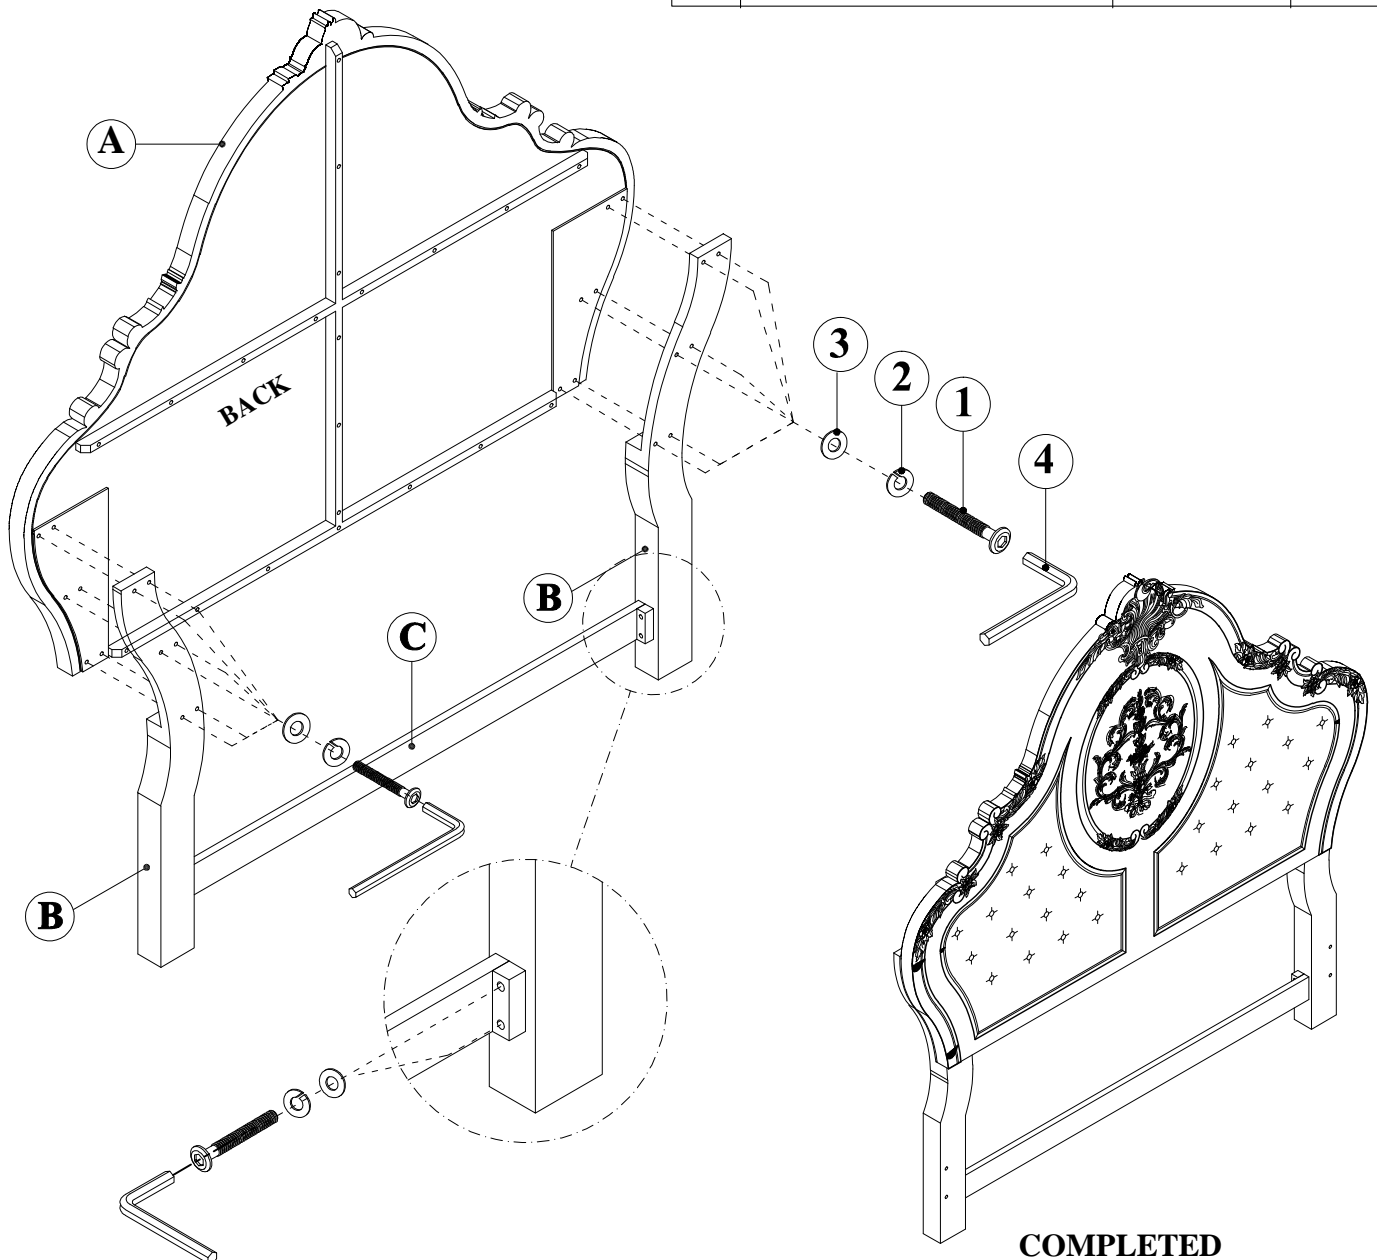

ASSEMBLY INSTRUCTION

MODEL: # 26310/ 11/ 12 QUEEN BED

Thank you for purchasing this quality product. Be sure to check all packing material carefully for small parts which may have come loose inside the carton during shipment. Separate, identify and count all parts and metal hardware. Compare with parts list to be sure all parts are present. If any part(s) are missing or damaged, please contact your local furniture dealer. For efficient and speedy service, please indicate the model number and code letter of part(s) needed.

*** Do not fully tighten screws until fully assembled ***

PARTS LIST				HARDWARE LIST			
NO	DESCRIPTION	SKETCH	QTY	NO	DESCRIPTION	SKETCH	QTY
A	HEAD BOARD		1 Pc	1	BOLT (Ø5/16*90mm)		8 Pcs
B	FOOT BOARD		1 Pc	2	FLAT WASHER (Ø5/16*30*8mm)		8 Pcs
C	RAILS		2 Pcs	3	HEX NUT (Ø5/16*15*10mm)		8 Pcs
D	SLATS		3 Pcs	4	SPANNER WRENCH (M12)		1 Pc
E	SUPPORT LEGS		3 Pcs	5	SCREW (#8*35mm)		6 Pcs

Made in Vietnam

ASSEMBLY INSTRUCTION

MODEL: # 26310 QUEEN BED HEAD BOARD

Thank you for purchasing this quality product. Be sure to check all packing material carefully for small parts which may have come loose inside the carton during shipment. Separate, identify and count all parts and metal hardware. Compare with parts list to be sure all parts are present. If any part(s) are missing or damaged, please contact your local furniture dealer. For efficient and speedy service, please indicate the model number and code letter of part(s) needed.

*** Do not fully tighten screws until fully assembled ***

PARTS LIST

NO	DESCRIPTION	SKETCH	QTY
A	HEAD BOARD		1 Pc
B	LEGS (L/ R)		2 Pcs
C	CROSS BAR		1 Pc

HARDWARE LIST

NO	DESCRIPTION	SKETCH	QTY
1	ALLEN BOLT (Ø5/16*35mm)		16 Pcs
2	SPRING WASHER (Ø5/16*2mm)		16 Pcs
3	FLAT WASHER (Ø5/16*2mm)		16 Pcs
4	ALLEN KEY (M4)		1 Pc