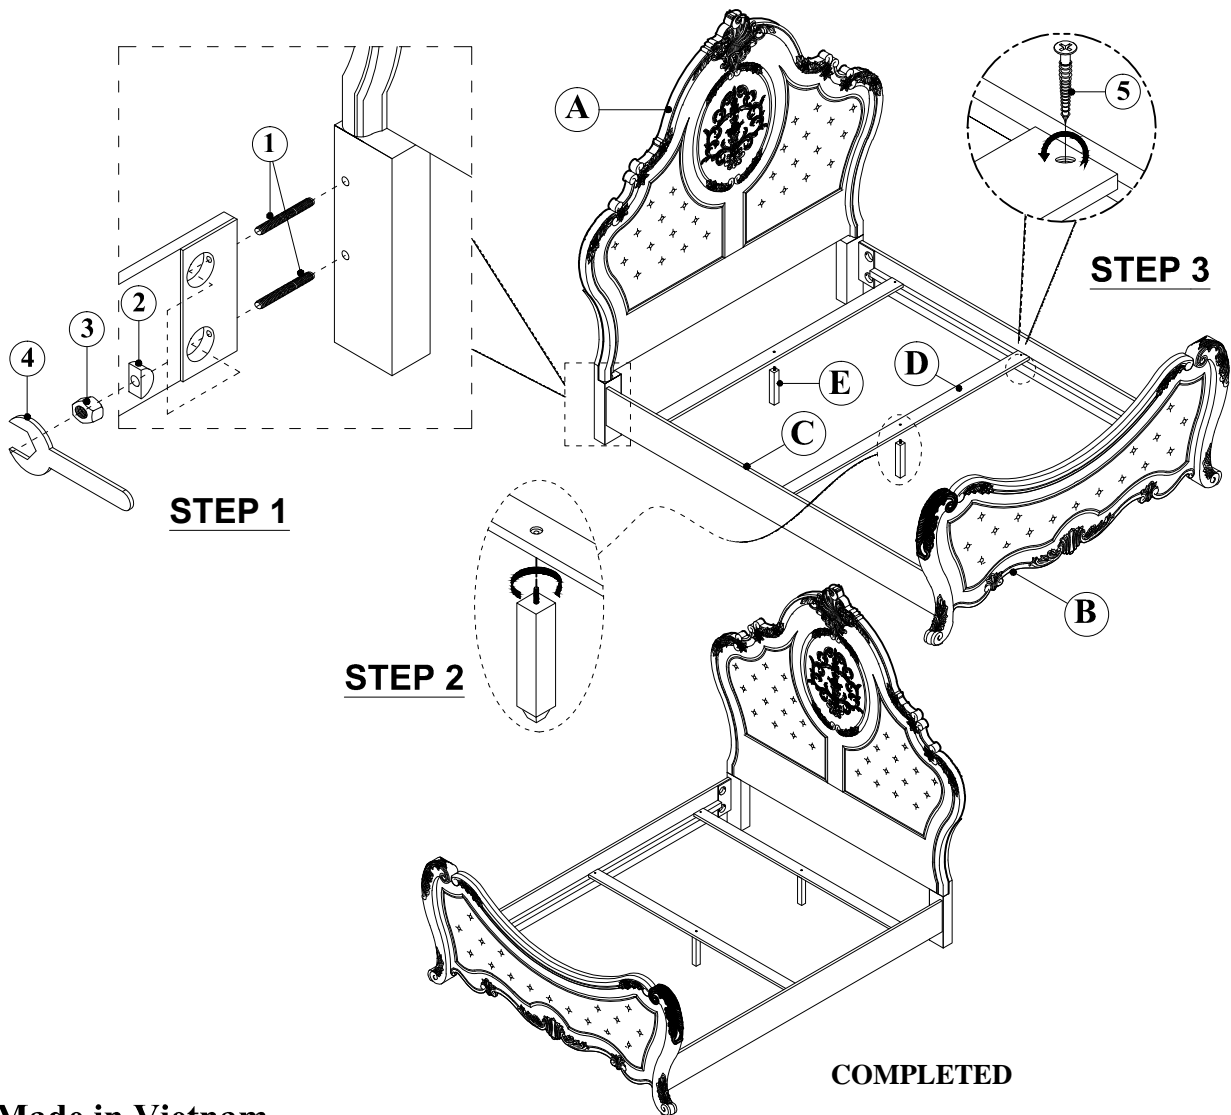

ASSEMBLY INSTRUCTION

MODEL: # 26310/ 11/ 12 QUEEN BED

Thank you for purchasing this quality product. Be sure to check all packing material carefully for small parts which may have come loose inside the carton during shipment. Separate, identify and count all parts and metal hardware. Compare with parts list to be sure all parts are present. If any part(s) are missing or damaged, please contact your local furniture dealer. For efficient and speedy service, please indicate the model number and code letter of part(s) needed.

*** Do not fully tighten screws until fully assembled ***

PARTS LIST				HARDWARE LIST			
NO	DESCRIPTION	SKETCH	QTY	NO	DESCRIPTION	SKETCH	QTY
A	HEAD BOARD		1 Pc	1	BOLT (Ø5/16*90mm)		8 Pcs
B	FOOT BOARD		1 Pc	2	FLAT WASHER (Ø5/16*30*8mm)		8 Pcs
C	RAILS		2 Pcs	3	HEX NUT (Ø5/16*15*10mm)		8 Pcs
D	SLATS		3 Pcs	4	SPANNER WRENCH (M12)		1 Pc
E	SUPPORT LEGS		3 Pcs	5	SCREW (#8*35mm)		6 Pcs

Made in Vietnam

ASSEMBLY INSTRUCTION

MODEL: # 26310 QUEEN BED HEAD BOARD

Thank you for purchasing this quality product. Be sure to check all packing material carefully for small parts which may have come loose inside the carton during shipment. Separate, identify and count all parts and metal hardware. Compare with parts list to be sure all parts are present. If any part(s) are missing or damaged, please contact your local furniture dealer. For efficient and speedy service, please indicate the model number and code letter of part(s) needed.

*** Do not fully tighten screws until fully assembled ***

PARTS LIST

NO	DESCRIPTION	SKETCH	QTY
A	HEAD BOARD		1 Pc
B	LEGS (L/ R)		2 Pcs
C	CROSS BAR		1 Pc

HARDWARE LIST

NO	DESCRIPTION	SKETCH	QTY
1	ALLEN BOLT (Ø5/16*35mm)		16 Pcs
2	SPRING WASHER (Ø5/16*2mm)		16 Pcs
3	FLAT WASHER (Ø5/16*2mm)		16 Pcs
4	ALLEN KEY (M4)		1 Pc