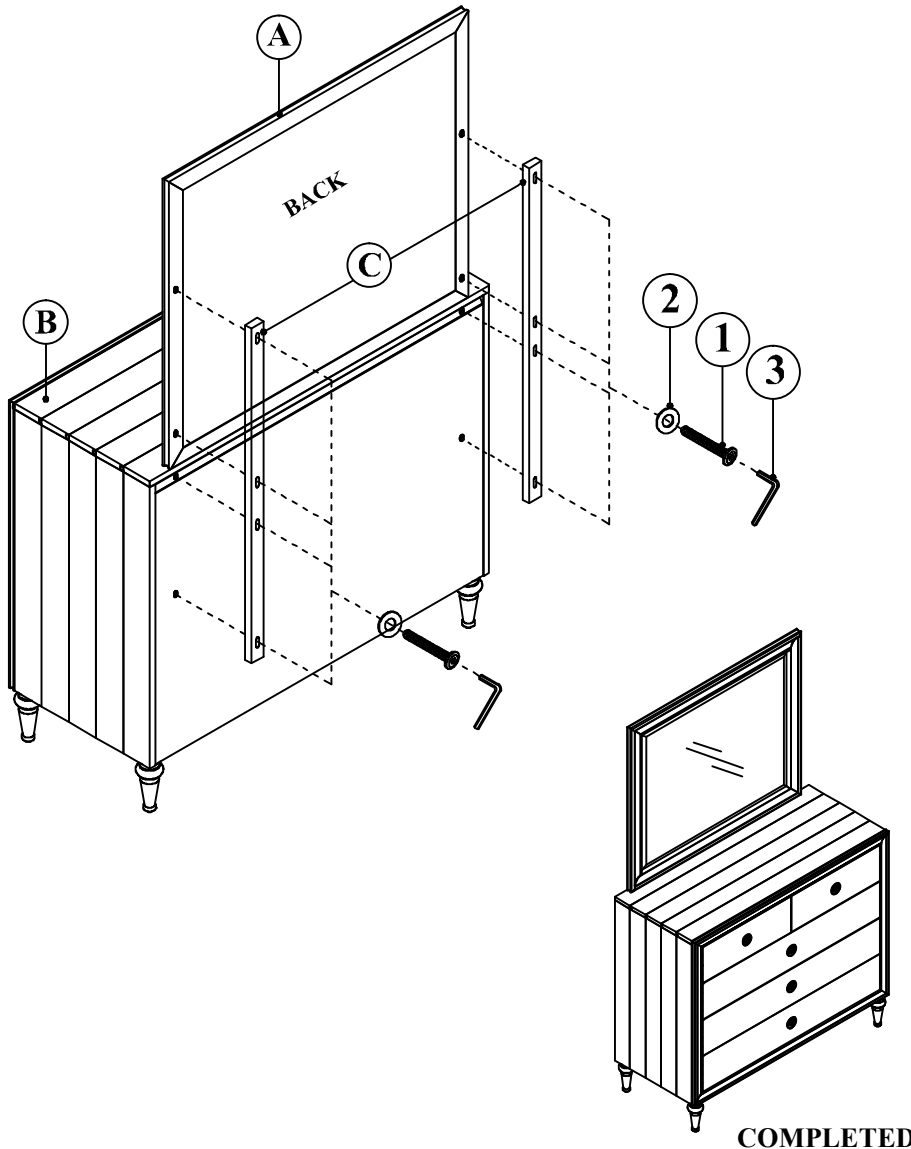

ASSEMBLY INSTRUCTION

MODEL: #26094/ 95 MIRROR/ DRESSER

Thank you for purchasing this quality product. Be sure to check all packing material carefully for small parts which may have come loose inside the carton during shipment. Separate, identify and count all parts and metal hardware. Compare with parts list to be sure all parts are present. If any part(s) are missing or damaged, please contact your local furniture dealer. For efficient and speedy service, please indicate the model number and code letter of part(s) needed.

*** Do not fully tighten screws until fully assembled ***

PARTS LIST				HARDWARE LIST			
NO	DESCRIPTION	SKETCH	QTY	NO	DESCRIPTION	SKETCH	QTY
A	MIRROR		1 Pc	1	BOLT		8 Pcs
B	DRESSER		1 Pc	2	FLAT WASHER		8 Pcs
C	SUPPORT		1 SET	3	ALLEN WRENCH		1 Pc