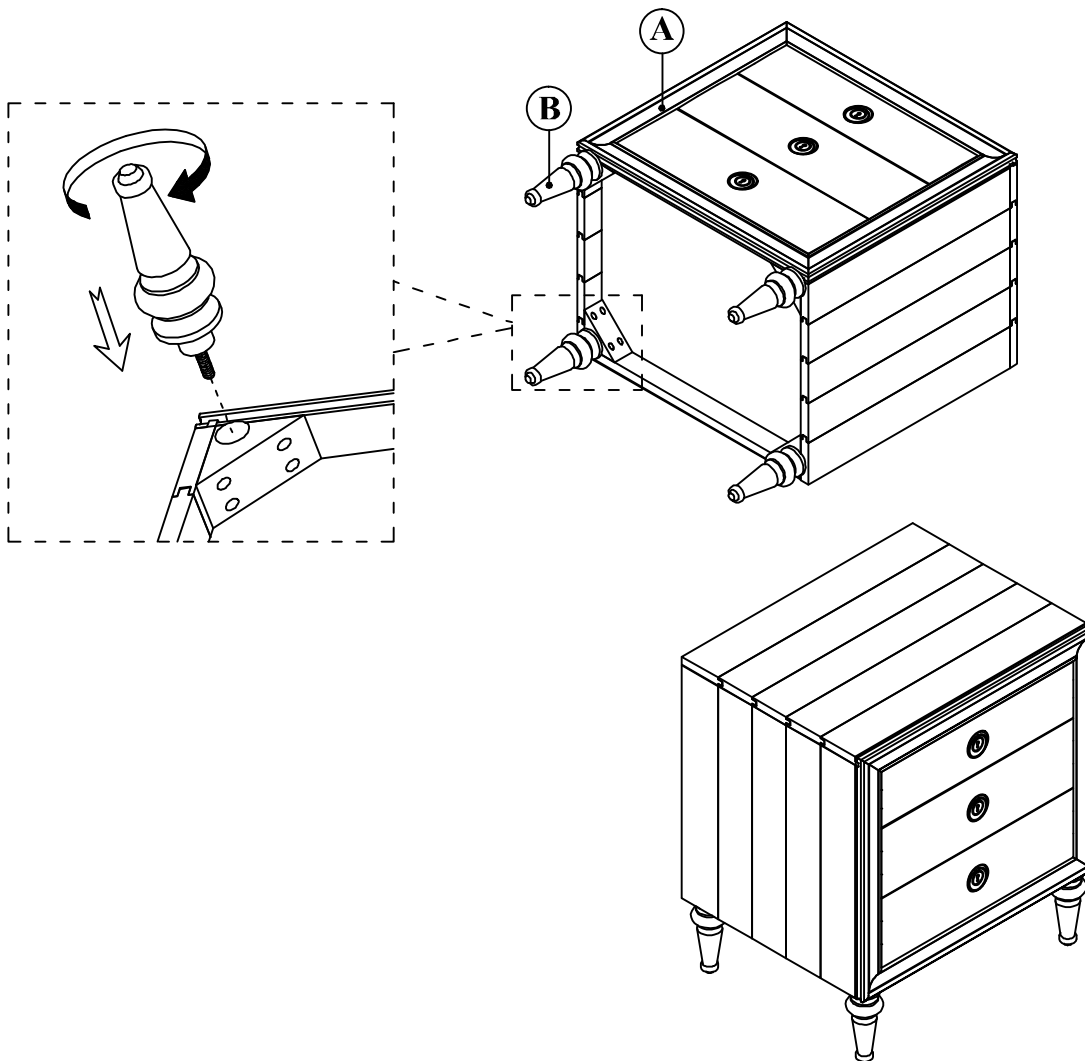

ASSEMBLY INSTRUCTION

MODEL: #26093 NIGHT STAND

Thank you for purchasing this quality product. Be sure to check all packing material carefully for small parts which may have come loose inside the carton during shipment. Separate, identify and count all parts and metal hardware. Compare with parts list to be sure all parts are present. If any part(s) are missing or damaged, please contact your local furniture dealer. For efficient and speedy service, please indicate the model number and code letter of part(s) needed.

*** Do not fully tighten screws until fully assembled ***

PARTS LIST

NO	DESCRIPTION	SKETCH	QTY
A	NIGHTSTAND		1 Pc
B	LEGS		4 Pcs

COMPLETED

Made in Vietnam