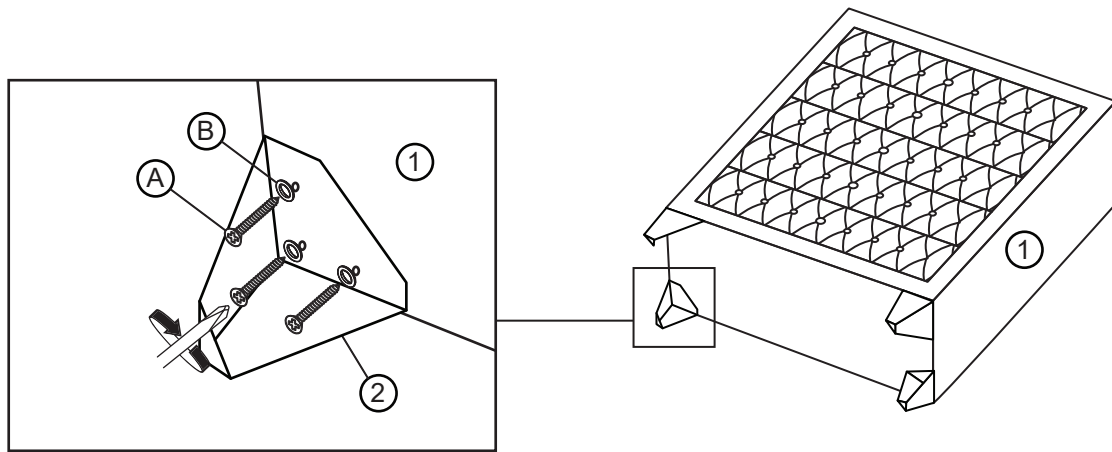

HOW TO ASSEMBLE :

STEP: 1