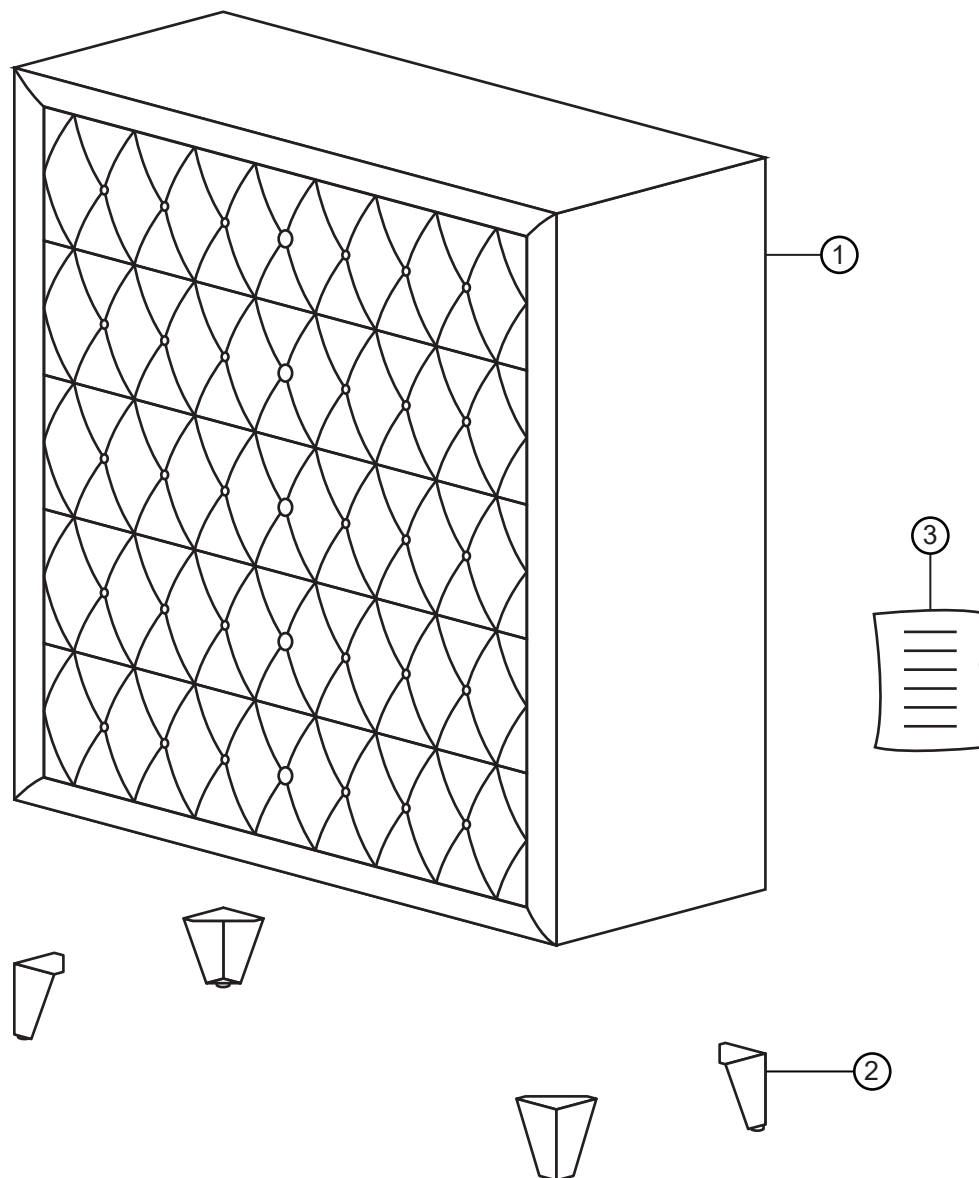

## MODEL #24226 #24236

Thank you for purchasing the quality product. Be sure to check all packing material carefully for small parts which may have come loose inside the carton during shipment. Separate, identify and count all parts and metal hardware. Compare with all parts list to be sure all parts are present. If any part (s) are missing or damaged, please contact your local furniture dealer. For efficient and speedy service, please indicate the model number and code letter of part (s) needed.

**\*\*\*Do not fully tighten bolts and screws until fully assembled\*\*\***

**PART LIST :**

BOX#	PART#	DESCRIPTION	QTY
1	1	Chest	1
	2	Leg	4
	3	Anti-Tipping Pack	1

**HARDWARE LIST :**

NO	DESCRIPTION	QTY
A	CSK Screw M4 x 20mm 	12
B	Flat Washer Small M6 x 13mm x 1.0 	12