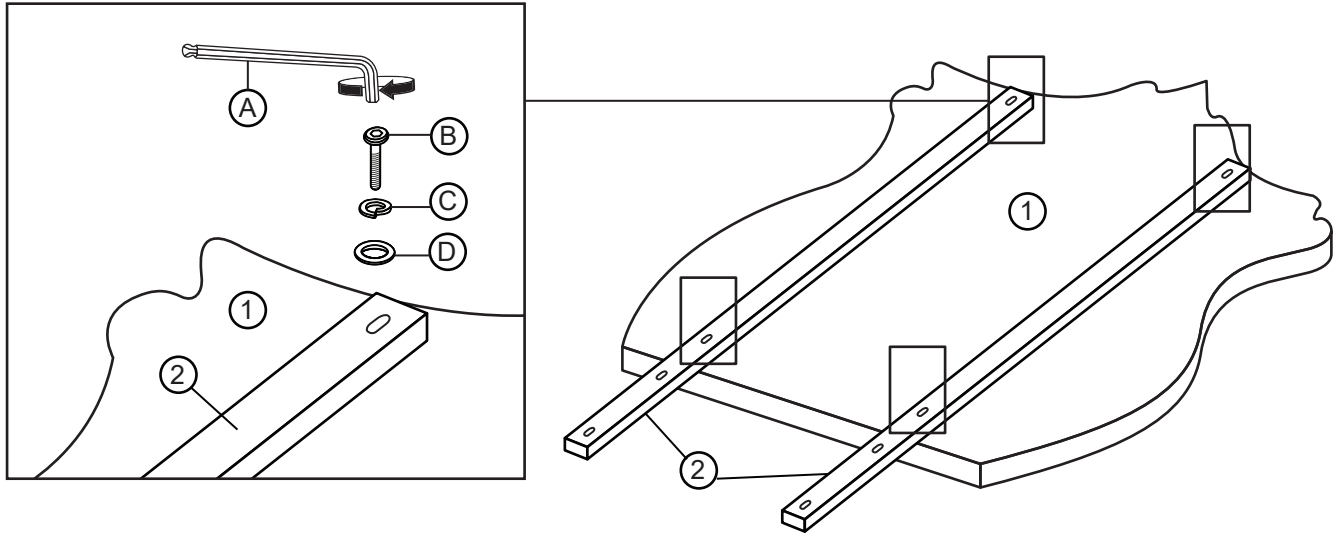

HOW TO ASSEMBLE :

STEP: 1