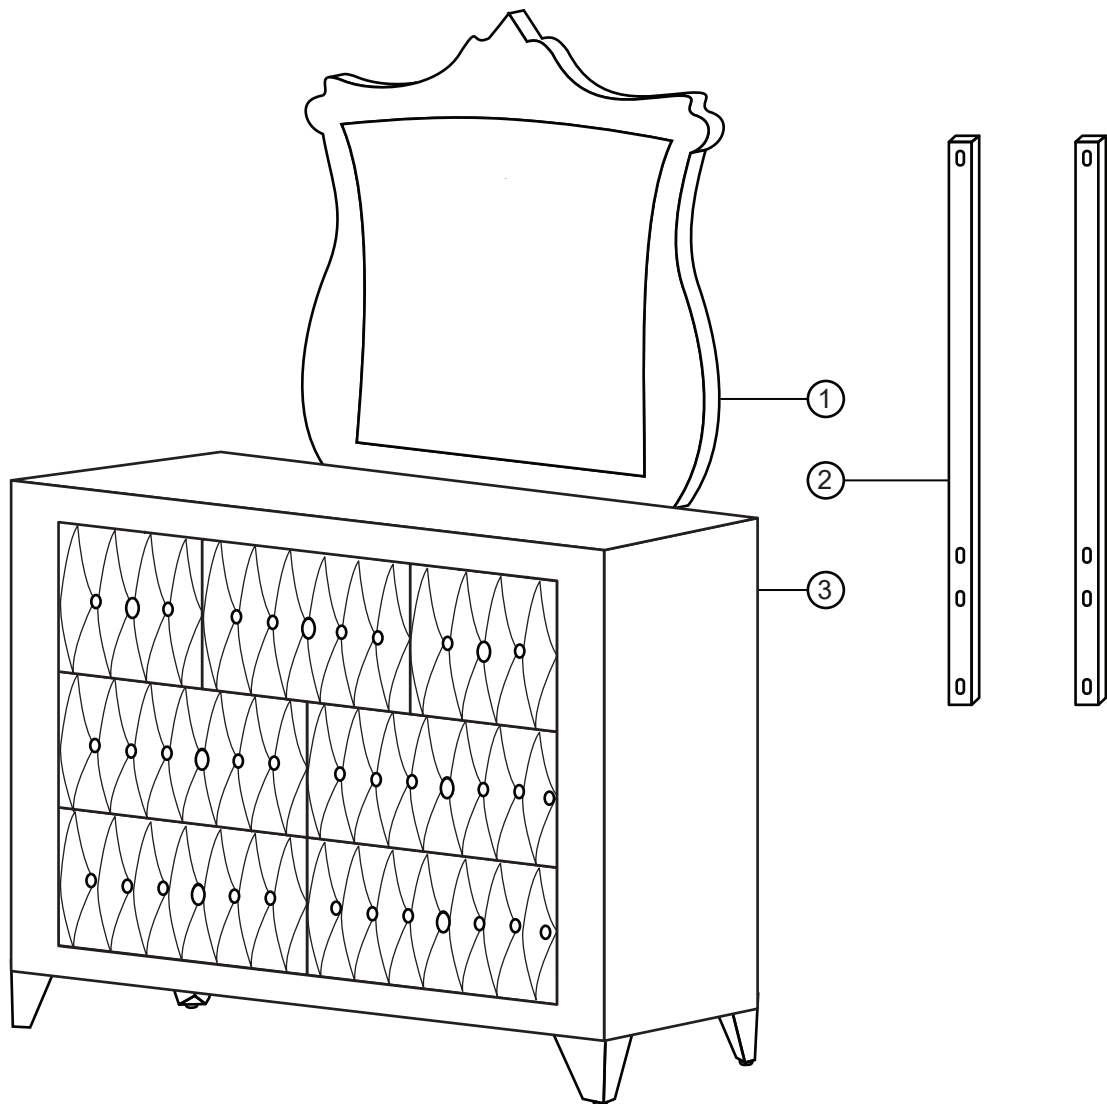

## MODEL #24224 #24234

Thank you for purchasing the quality product. Be sure to check all packing material carefully for small parts which may have come loose inside the carton during shipment. Separate, identify and count all parts and metal hardware. Compare with all parts list to be sure all parts are present. If any part (s) are missing or damaged, please contact your local furniture dealer. For efficient and speedy service, please indicate the model number and code letter of part (s) needed.

**\*\*\*Do not fully tighten bolts and screws until fully assembled\*\*\***

**PART LIST :**

BOX#	PART#	DESCRIPTION	QTY
1	1	Mirror	1
	2	Mirror Support	2
	3	Dresser	1

**HARDWARE LIST :**

NO	DESCRIPTION	QTY
A	Allen Key With Ball 	1
B	JCBC Bolt M6 x 40mm 	8
C	Spring Washer M6 x 13 x 1.0 	8
D	Flat Washer Medium M7 x 19 x 2.0 	8