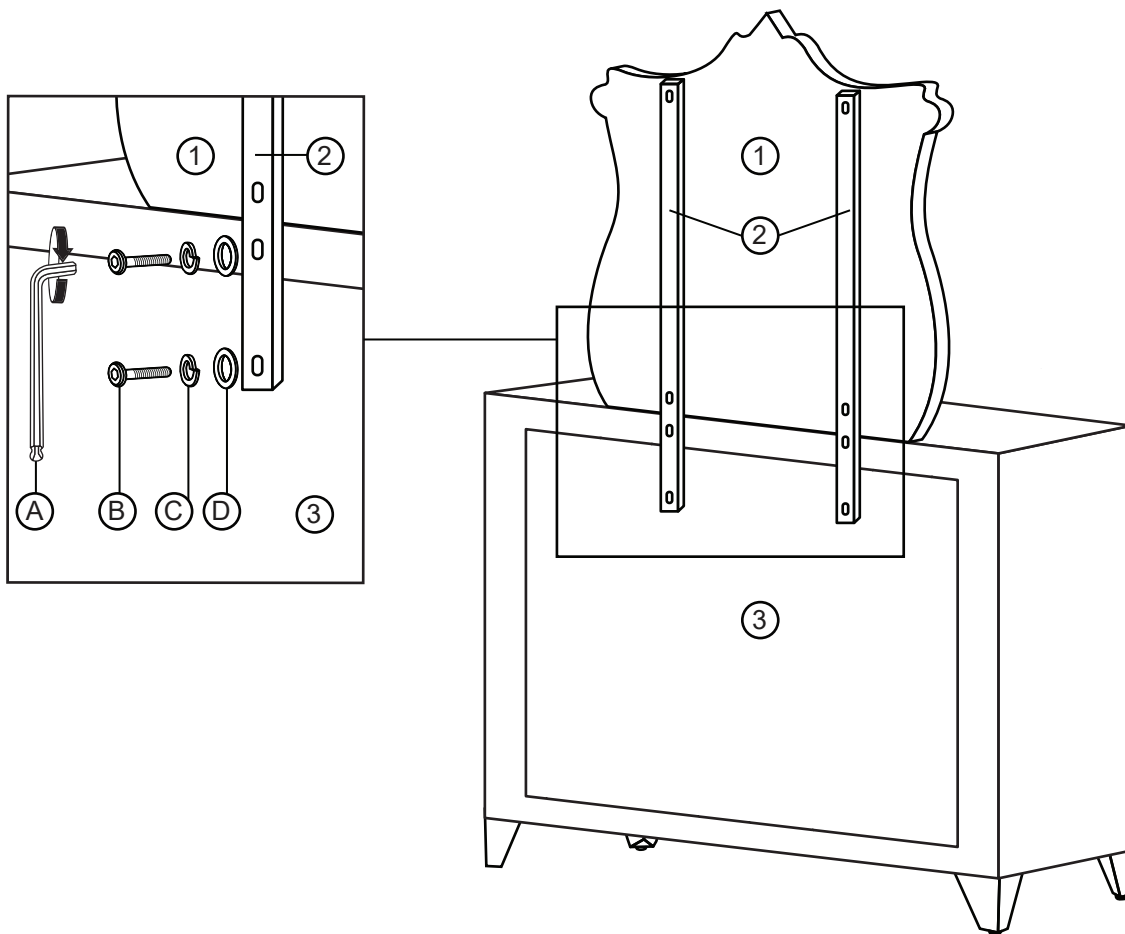

HOW TO ASSEMBLE :

STEP: 1

STEP: 2

ASSEMBLY COMPLETE