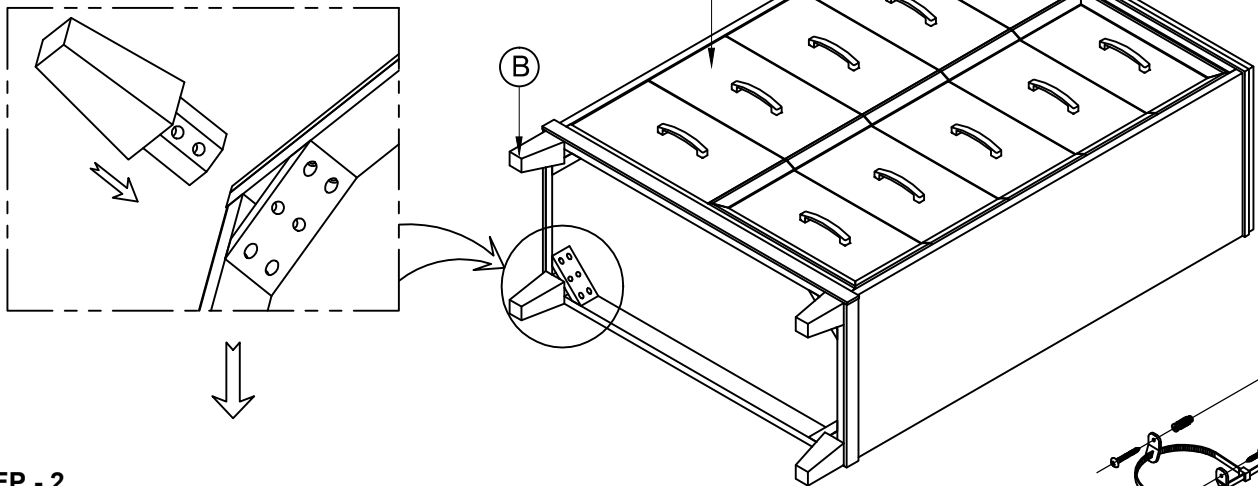

ASSEMBLY INSTRUCTION

MODEL: #23896 CHEST

Thank you for purchasing this quality product. Be sure to check all packing material carefully for small parts which may have come loose inside the carton during shipment. Separate, identify and count all parts and metal hardware. Compare with parts list to be sure all parts are present. If any part(s) are missing or damaged, please contact your local furniture dealer. For efficient and speedy service, please indicate the model number and code letter of part(s) needed.

*** Do not fully tighten screws until fully assembled ***

PARTS LIST				HARDWARE LIST			
NO	DESCRIPTION	SKETCH	QTY	NO	DESCRIPTION	SKETCH	QTY
A	CHEST		1 Pc	1	ALLEN BOLT (Ø5/16*35mm)		8 Pcs
B	LEGS		4 Pcs	2	SPRING WASHER (Ø5/16*11*2mm)		8 Pcs
				3	FLAT WASHER (Ø5/16*19*2mm)		8 Pcs
				4	ALLEN KEY (M4)		1 Pc

STEP - 1