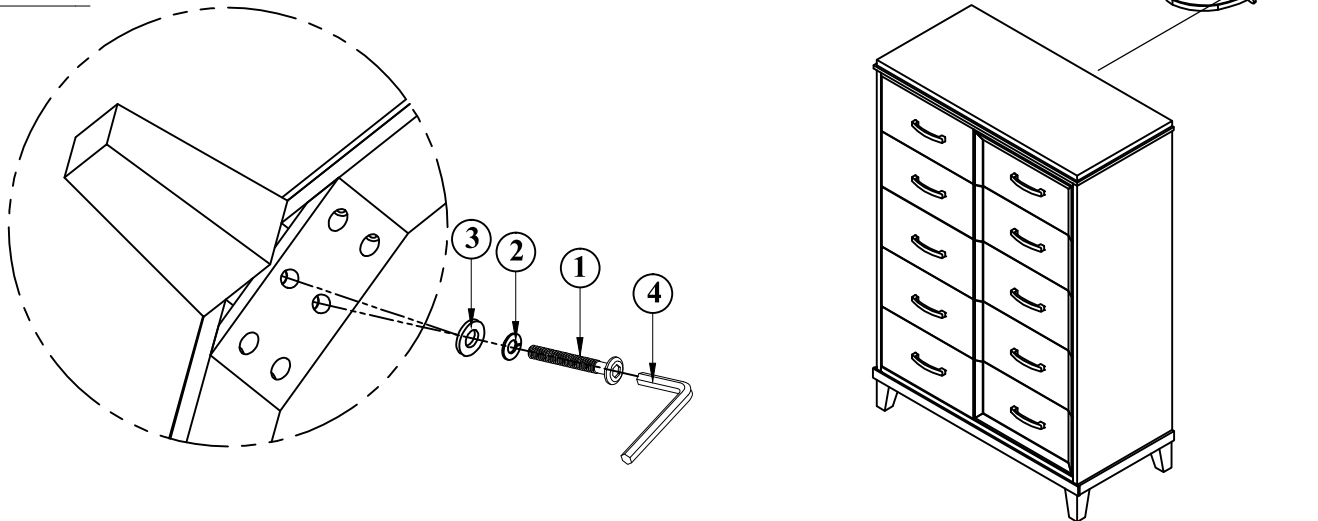

STEP - 2

COMPLETED

Made in Vietnam