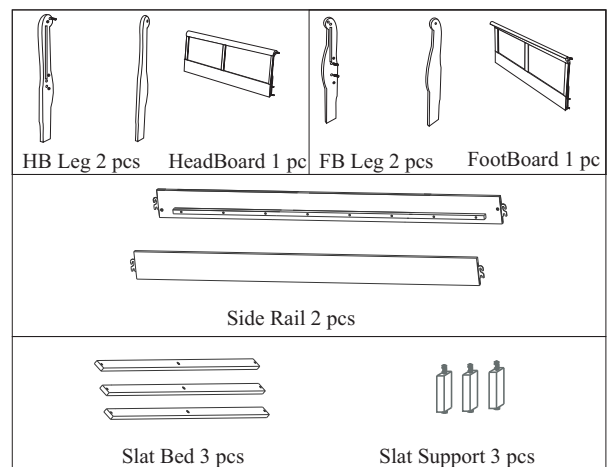

ASSEMBLY INSTRUCTION

BLACK: 23737F-HF/ 23738F-R
CHERRY: 23757F-HF/ 23758F-R
REAL WHITE: 23840F-HF/ 23841F-R
ANTIQUE GRAY: 23870F-HF/ 23871F-R
PLATINUM: 26745F-HF/ 26746F-R
DARK GRAY: 26805F-HF/ 26806F-R

Thank you for purchasing this quality product. Be sure to check all packing material carefully for small parts that may have come loose inside the carton during shipment.

Step	No.	Hardware	Qty
1 & 2	A	Allen wrench 4mm	1
	B	Bolt 1/4 x32mm	12
	C	Spring Washer 1/4"	12
	D	Washer 1/4"x14x2	12
	E	Wood Dowel 10.7x30	12
	F	Wood Plug 16.3x6	4
3	G	Wood Screw 4x30	6
4	H	Iron 60x40	4
	K	Wood Screw 3.5x15	16

Part List

MADE IN VIETNAM