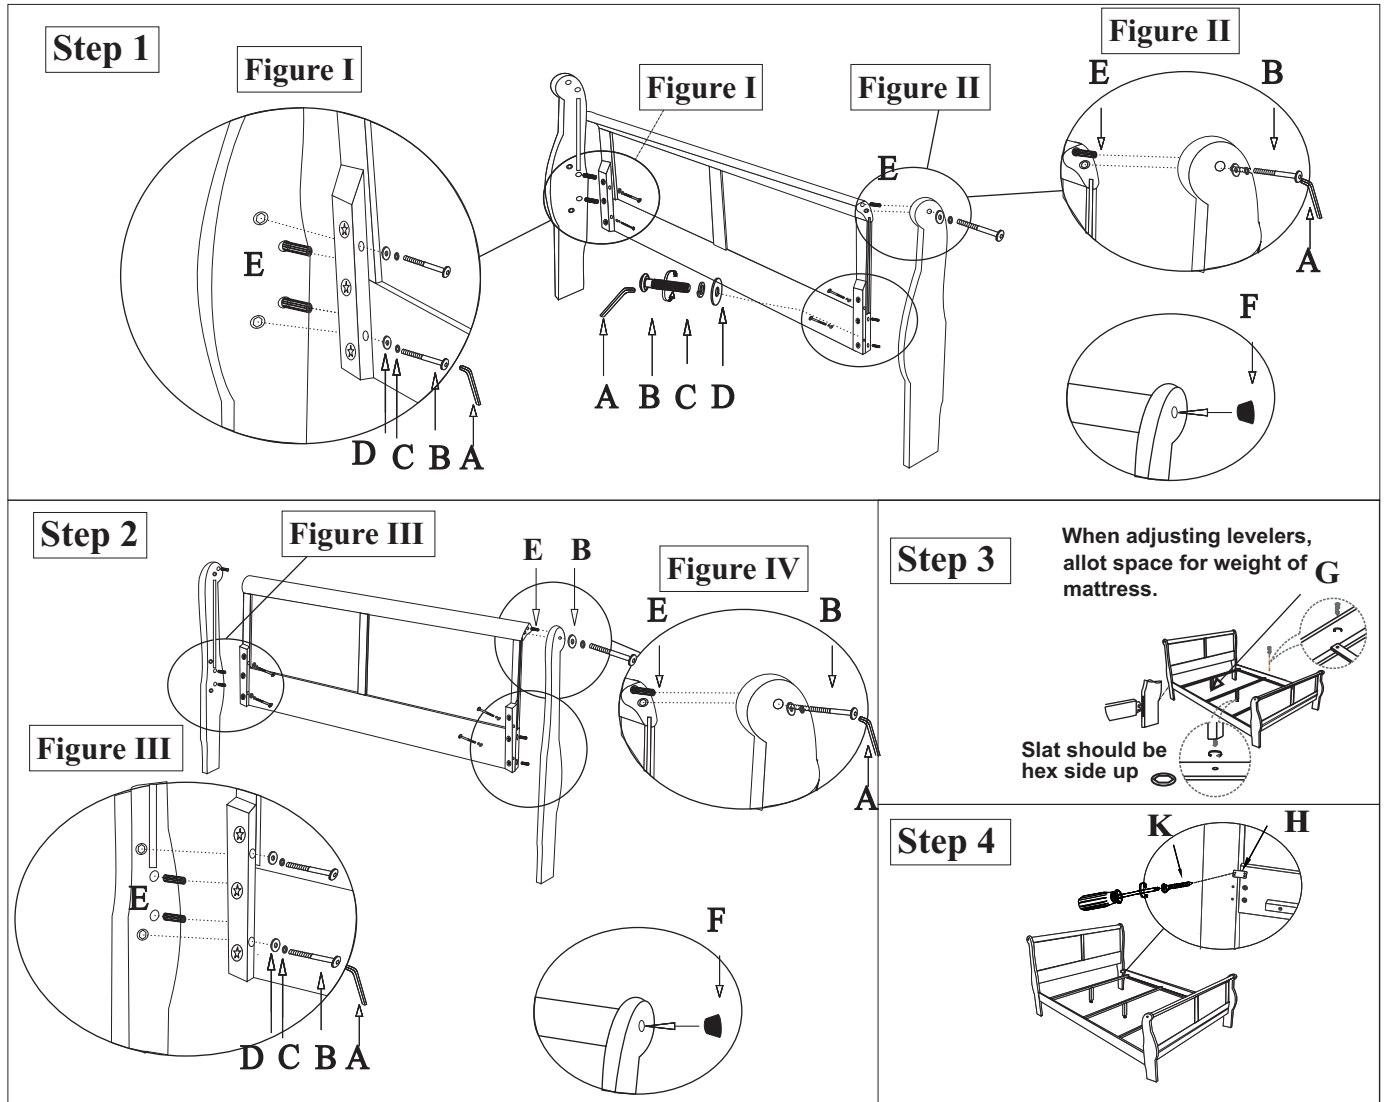

ASSEMBLY INSTRUCTION

BLACK: 23737F-HF/ 23738F-R
CHERRY: 23757F-HF/ 23758F-R
REAL WHITE: 23840F-HF/ 23841F-R
ANTIQUE GRAY: 23870F-HF/ 23871F-R
PLATINUM: 26745F-HF/ 26746F-R
DARK GRAY: 26805F-HF/ 26806F-R

Thank you for purchasing this quality product. Be sure to check all packing material carefully for small parts that may have come loose inside the carton during shipment.

Step	No.	Hardware	Qty
1 & 2	A	Allen wrench 4mm	1
	B	Bolt 1/4 x32mm	12
	C	Spring Washer 1/4"	12
	D	Washer 1/4"x14x2	12
	E	Wood Dowel 10.7x30	12
	F	Wood Plug 16.3x6	4
3	G	Wood Screw 4x30	6
4	H	Iron 60x40	4
	K	Wood Screw 3.5x15	16

Part List

MADE IN VIETNAM