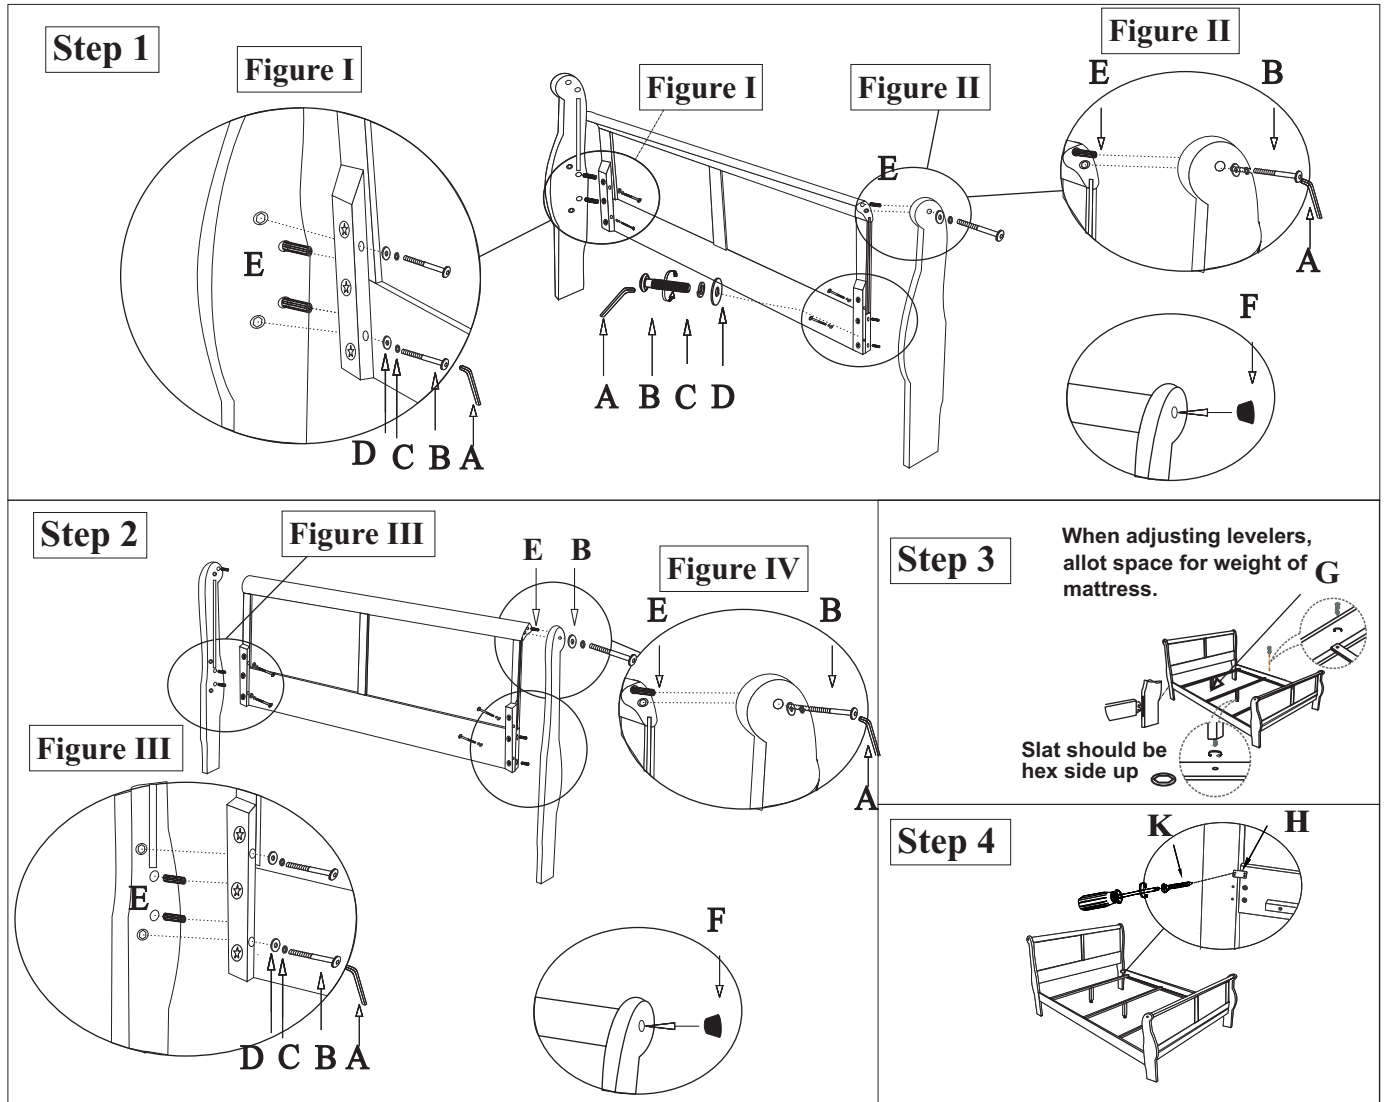

ASSEMBLY INSTRUCTION

BLACK: 23730Q-HF/ 23731Q-R
CHERRY: 23750Q-HF/ 23751Q-R
REAL WHITE: 23830Q-HF/ 23831Q-R
ANTIQUE GRAY: 23860Q-HF/ 23861Q-R
PLATINUM: 26730Q-HF/ 26731Q-R
DARK GRAY: 26790Q-HF/ 26791Q-R

Thank you for purchasing this quality product. Be sure to check all packing material carefully for small parts that may have come loose inside the carton during shipment.

Step	No.	Hardware	Qty
1 & 2	A	Allen wrench 4mm	1
	B	Bolt 1/4 x32mm	12
	C	Spring Washer 1/4"	12
	D	Washer 1/4"x14x2	12
	E	Wood Dowel 10.7x30	12
	F	Wood Plug 16.3x6	4
3	G	Wood Screw 4x30	6
4	H	Iron 60x40	4
	K	Wood Screw 3.5x15	16

Part List

MADE IN VIETNAM