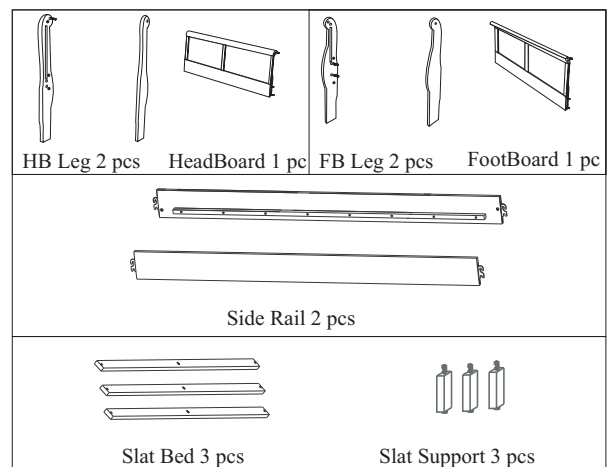

ASSEMBLY INSTRUCTION

BLACK: 23730Q-HF/ 23731Q-R
CHERRY: 23750Q-HF/ 23751Q-R
REAL WHITE: 23830Q-HF/ 23831Q-R
ANTIQUE GRAY: 23860Q-HF/ 23861Q-R
PLATINUM: 26730Q-HF/ 26731Q-R
DARK GRAY: 26790Q-HF/ 26791Q-R

Thank you for purchasing this quality product. Be sure to check all packing material carefully for small parts that may have come loose inside the carton during shipment.

Step	No.	Hardware	Qty
1 & 2	A	Allen wrench 4mm	1
	B	Bolt 1/4 x32mm	12
	C	Spring Washer 1/4"	12
	D	Washer 1/4"x14x2	12
	E	Wood Dowel 10.7x30	12
	F	Wood Plug 16.3x6	4
3	G	Wood Screw 4x30	6
4	H	Iron 60x40	4
	K	Wood Screw 3.5x15	16

Part List

MADE IN VIETNAM