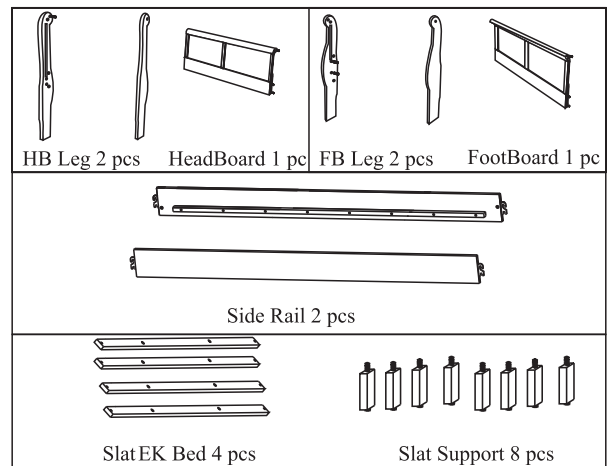

ASSEMBLY INSTRUCTION

BLACK: 23727EK-HF/ 23728EK-R
CHERRY: 23747EK-HF/ 23748EK-R
REAL WHITE: 23827EK-HF/ 23828EK-R
ANTIQUE GRAY: 23857EK-HF/ 23858EK-R
PLATINUM: 26727EK-HF/ 26728EK-R
DARK GRAY: 26787EK-HF/ 26788EK-R

Thank you for purchasing this quality product. Be sure to check all packing material carefully for small parts that may have come loose inside the carton during shipment.

Step	No.	Hardware	Qty
1 & 2	A	Allen wrench 4mm	1
	B	Bolt 1/4 x32mm	12
	C	Spring Washer 1/4"	12
	D	Washer 1/4"x14x2	12
	E	Wood Dowel 10.7x30	12
	F	Wood Plug 16.3x6	4
3	G	Wood Screw 4x30	8
4	H	Iron 60x40	4
	K	Wood Screw 3.5x15	16

Part List

MADE IN VIETNAM