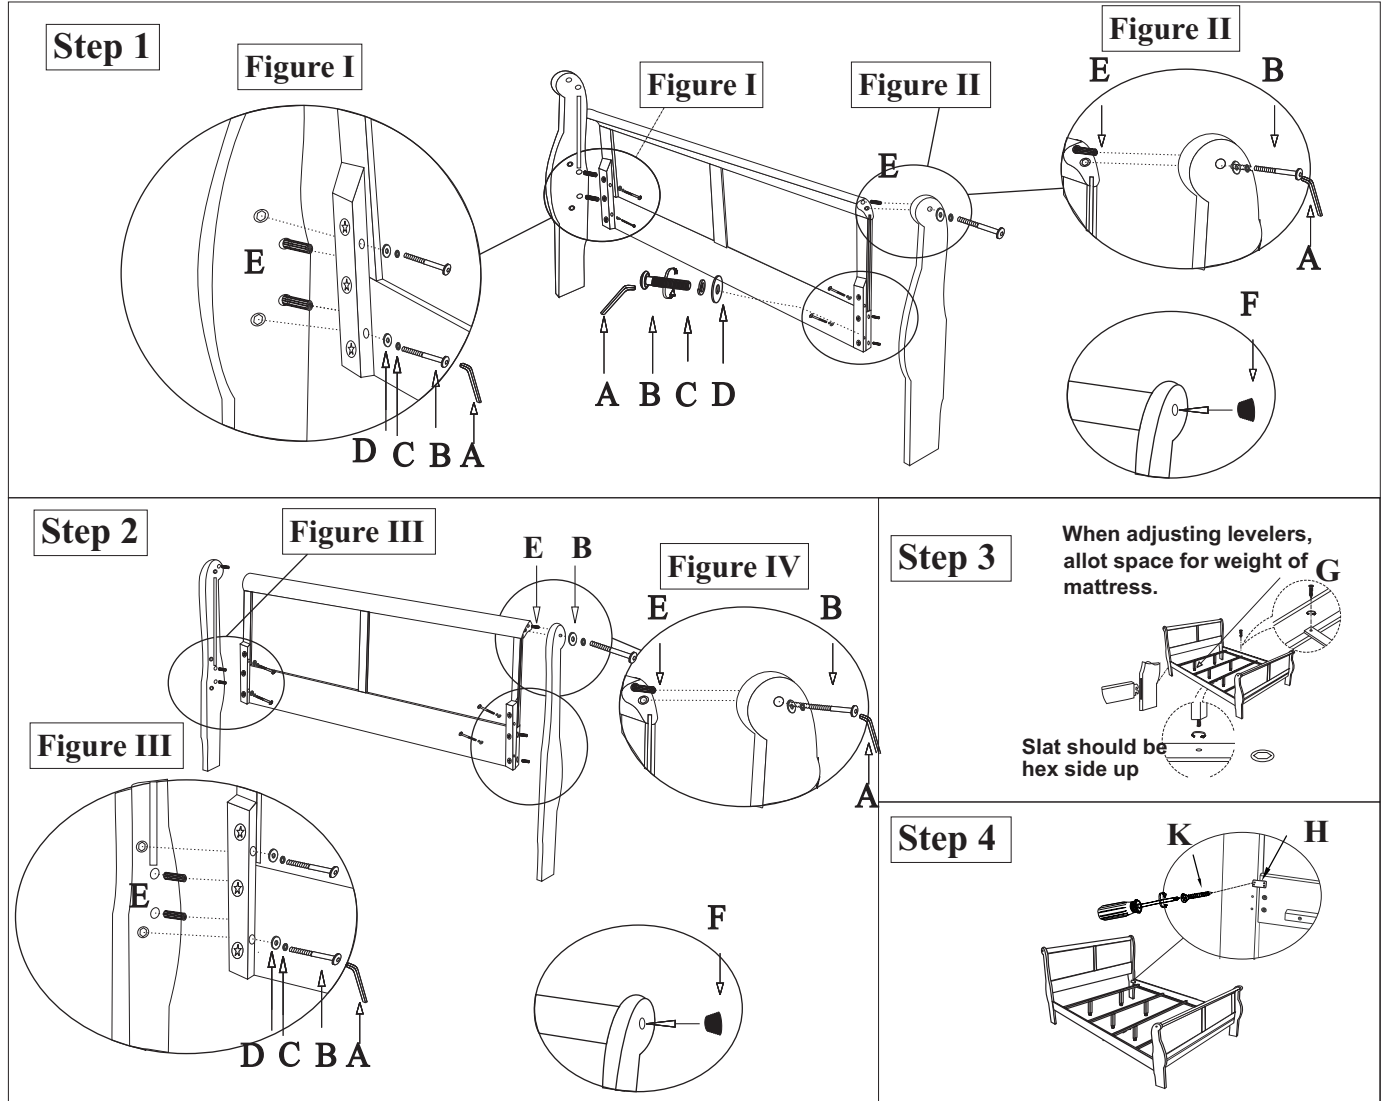

ASSEMBLY INSTRUCTION

BLACK: 23727EK-HF/ 23728EK-R
CHERRY: 23747EK-HF/ 23748EK-R
REAL WHITE: 23827EK-HF/ 23828EK-R
ANTIQUE GRAY: 23857EK-HF/ 23858EK-R
PLATINUM: 26727EK-HF/ 26728EK-R
DARK GRAY: 26787EK-HF/ 26788EK-R

Thank you for purchasing this quality product. Be sure to check all packing material carefully for small parts that may have come loose inside the carton during shipment.

Step	No.	Hardware	Qty
1 & 2	A	Allen wrench 4mm	1
	B	Bolt 1/4 x32mm	12
	C	Spring Washer 1/4"	12
	D	Washer 1/4"x14x2	12
	E	Wood Dowel 10.7x30	12
	F	Wood Plug 16.3x6	4
3	G	Wood Screw 4x30	8
4	H	Iron 60x40	4
	K	Wood Screw 3.5x15	16

Part List

MADE IN VIETNAM