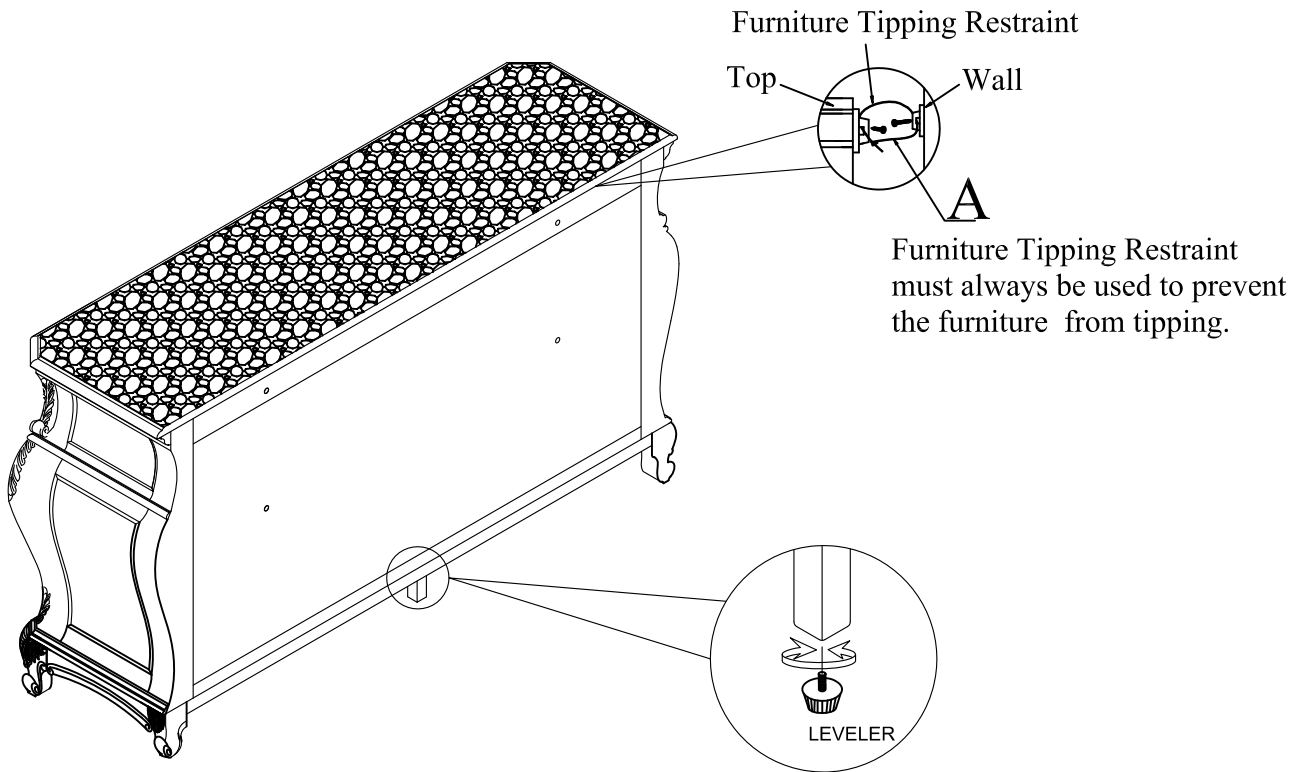

ASSEMBLY INSTRUCTION

ITEM: ACME#23545

DESCRIPTION: DRESSER W/GRANITE TOP

Thank you for purchasing this quality product. Be sure to check all packing materials carefully for small parts, which may have come loose inside the carton during shipment. Identify and count all parts and compare with the parts list below.

HARDWARE LIST			
NO.	Drawing	Description	Q'ty
A		Furniture Tipping Restraint	1 Set

CLEANING INSTRUCTION

Clean the Dresser surface with a furniture polish and a soft cloth.

Made in VietNam