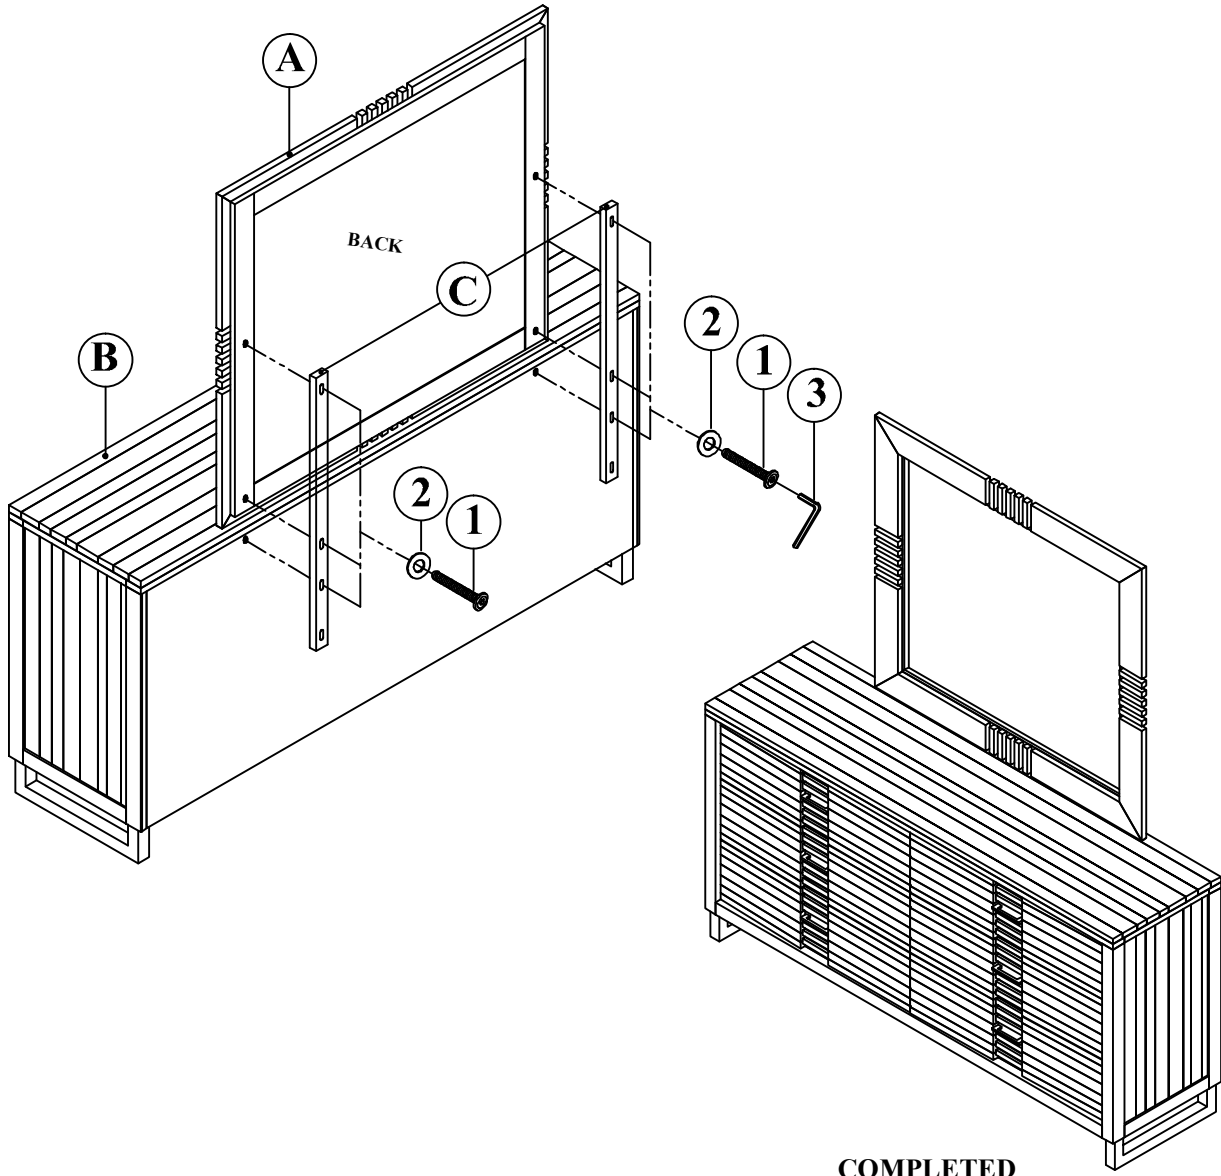

ASSEMBLY INSTRUCTION

MODEL: # 21294/95 MIRROR&DRESSER

Thank you for purchasing this quality product. Be sure to check all packing material carefully for small parts which may have come loose inside the carton during shipment. Separate, identify and count all parts and metal hardware. Compare with parts list to be sure all parts are present. If any part(s) are missing or damaged, please contact your local furniture dealer. For efficient and speedy service, please indicate the model number and code letter of part(s) needed.

*** Do not fully tighten screws until fully assembled ***

PARTS LIST				HARDWARE LIST			
NO	DESCRIPTION	SKETCH	QTY	NO	DESCRIPTION	SKETCH	QTY
A	MIRROR		1 Pc	1	BOLT		8 Pcs
B	DRESSER		1 Pc	2	FLAT WASHER		8 Pcs
C	SUPPORT		1 Set	3	ALLEN WRENCH		1 Pc