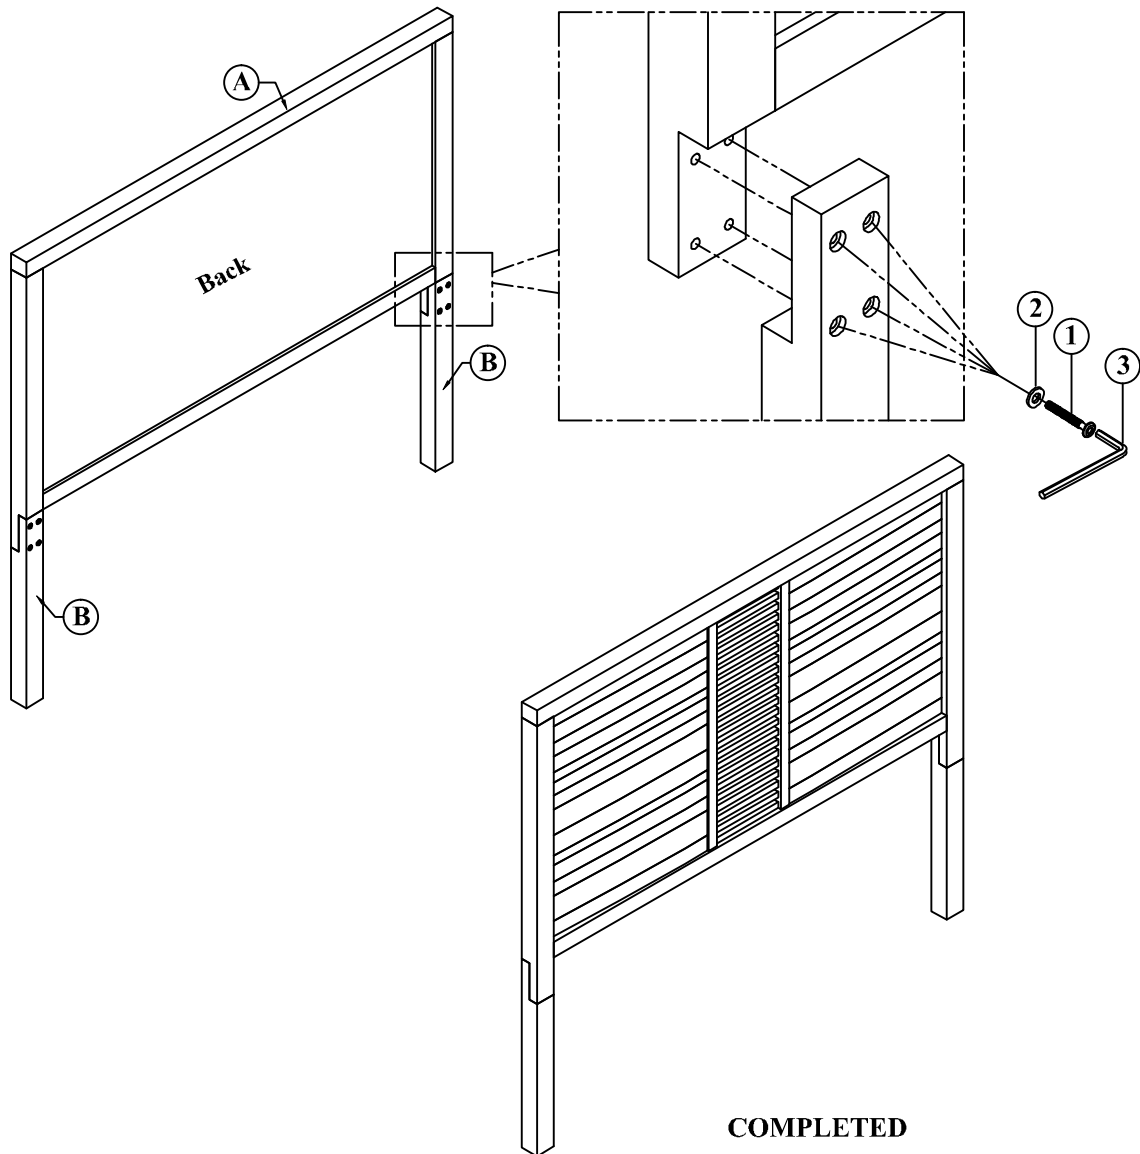

*** Do not fully tighten screws until fully assembled ***

| PARTS LIST | | | | HARDWARE LIST | | | |
|------------|---------------------|---|-------|---------------|--------------------|---|-------|
| NO | DESCRIPTION | SKETCH | QTY | NO | DESCRIPTION | SKETCH | QTY |
| A | HEADBOARD |  | 1 Pc | 1 | BOLT |  | 8 Pcs |
| B | FOOTBOARD |  | 1 Pc | 2 | FLAT WASHER |  | 8 Pcs |
| C | RAILS |  | 2 Pcs | 3 | HEX NUT |  | 8 Pcs |
| D | SLATS |  | 3 Pcs | 4 | WRENCH |  | 1 Pc |
| E | SUPPORT LEGS |  | 3 Pcs | 5 | SCREW |  | 6 Pcs |

Made in Vietnam

ASSEMBLY INSTRUCTION

MODEL: #21290 QUEEN BED HEADBOARD

Thank you for purchasing this quality product. Be sure to check all packing material carefully for small parts which may have come loose inside the carton during shipment. Separate, identify and count all parts and metal hardware. Compare with parts list to be sure all parts are present. If any part(s) are missing or damaged, please contact your local furniture dealer. For efficient and speedy service, please indicate the model number and code letter of part(s) needed.

*** Do not fully tighten screws until fully assembled ***

| PARTS LIST | | | | HARDWARE LIST | | | |
|------------|------------------|---|-------|---------------|---------------------|---|-------|
| NO | DESCRIPTION | SKETCH | QTY | NO | DESCRIPTION | SKETCH | QTY |
| A | HEADBOARD |  | 1 Pc | 1 | BOLT |  | 8 Pcs |
| B | LEGS |  | 2 Pcs | 2 | FLAT WASHER |  | 8 Pcs |
| | | | | 3 | ALLEN WRENCH |  | 1 Pc |