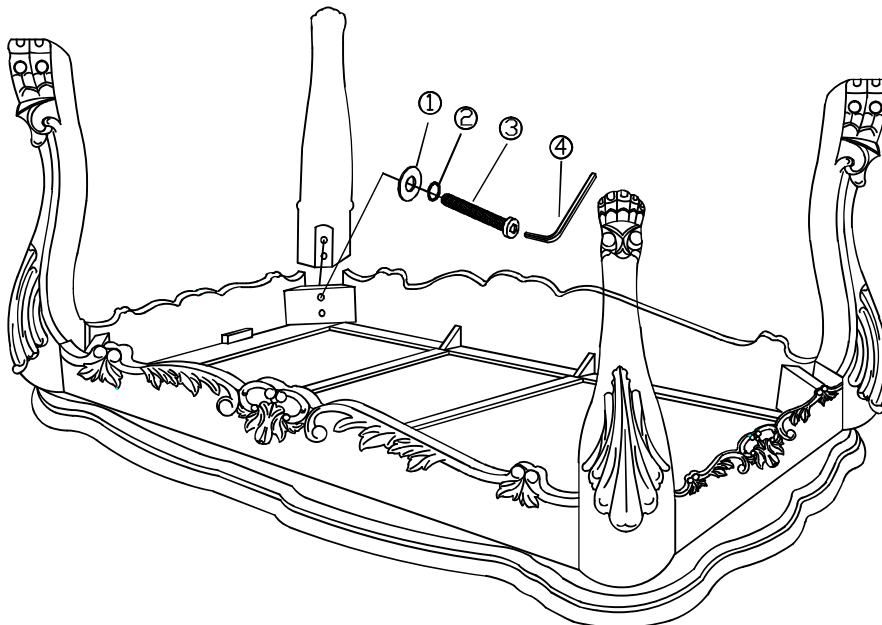

ASSEMBLY INSTRUCTIONS

12165 COCKTAIL TABLE

Thank you for purchasing this quality product. Be sure to check all packing materials carefully for small parts, which may have come loose inside the carton during shipment. Identify and count all parts and compare with the parts list below.

HARDWARE LIST :

①		φ5/16"	8PCS
②		φ5/16"	8PCS
③		φ5/16"×2-1/4"	8PCS
④		φ5/16"	1PC

A

TOP 1PC

B

LEG 4PCS

Clean the surface with a furniture polish and a soft cloth